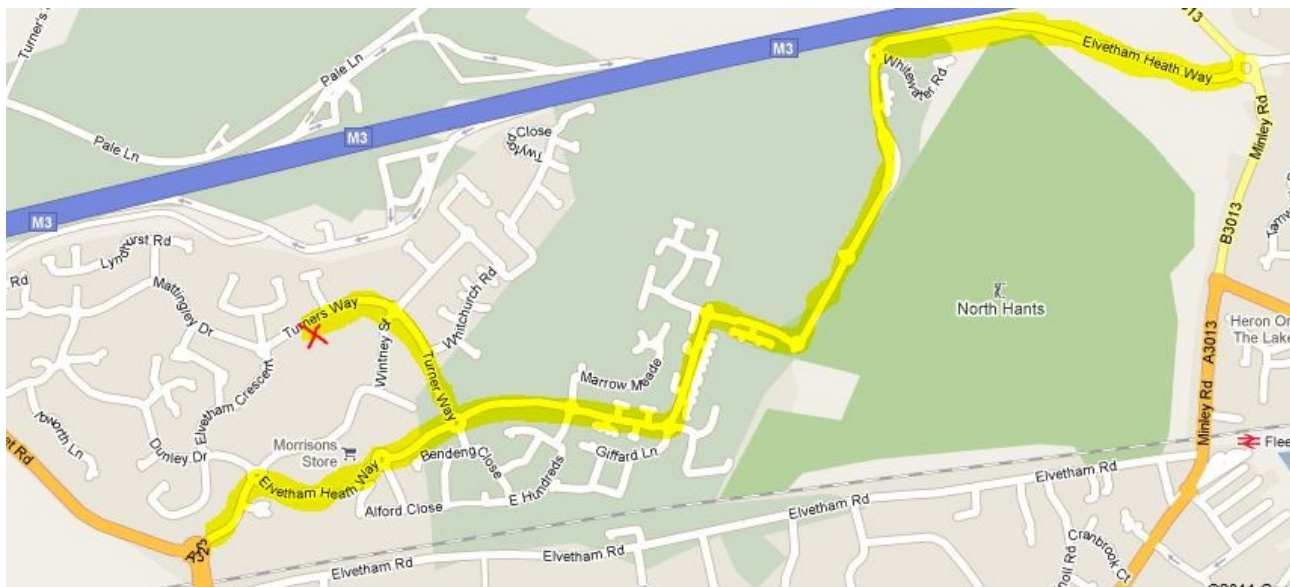

Directions to Turners Wood Children's Centre

Directions start at the entrance to the Elvetham Heath development:

From Western/Hartley Wintney entrance

Third exit at 1st roundabout
Straight over at the 2nd roundabout
Left at the 3rd roundabout
Straight over at the 4th roundabout
Gate is on the left hand side (220 yards)

From Eastern/M3 entrance

Second exit at the 1st roundabout
Straight over at the 2nd roundabout
Right at the 3rd roundabout
Left at the 4th roundabout
Right at the 5th roundabout
Straight over at the 6th roundabout
Right at the 7th roundabout
Straight over at the 8th roundabout
Gate is on the left hand side (250 yards)

The red cross marks the spot of Turner's Wood Children's Centre.

The yellow highlighting shows the routes through the Elvetham Heath development.