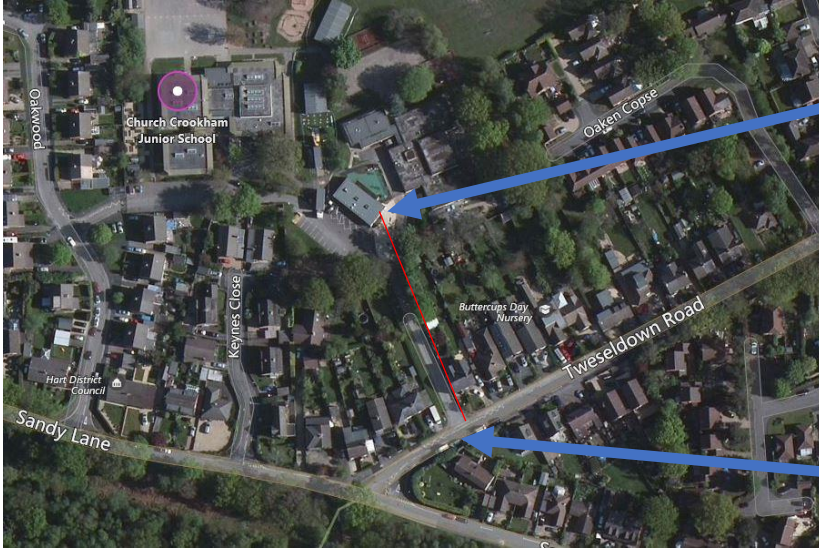

Acorn Centre

The Acorn Centre is on the site of Church Crookham Junior School, Tweseldown Road, Fleet GU52 8BN). Access is on foot, a short walk from Tweseldown Road.

Acorn Centre entrance

School entrance off Tweseldown Road

— Pedestrian route into Acorn Centre

Parking - Tweseldown Road:

This is the closest and easiest parking, there is also parking on neighbouring roads. You can park on the single yellow line opposite the school entrance 0930-1430. Parking at intervals along the road.

Location